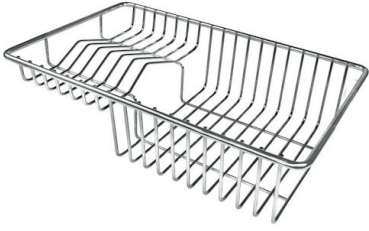

HPDE Chopping board
8657 001

Iroko-wood chopping board
8647 000

Stainless steel basket
8611 000

Stainless steel colander
8154 000

Stainless steel plate rack
8100 154

Stainless steel plate rack
8100 301

White bowl
8153 100

Cestello inox
8612 000

Glass chopping board
8631 300

Graters kit with ring-holder and food collection tray

8159 101

* only in combination with the accessory
8644 101

HPDE Twin chopping board
8644 101

Stainless steel perforated tray
8151 000

* only in combination with the accessory
8644 101

Stainless steel plate rack

8100 303

* only in combination with the accessory
8644 101

White basket

8612 100

RECOMMENDED PAIRINGS

Mixer Tap Camillo