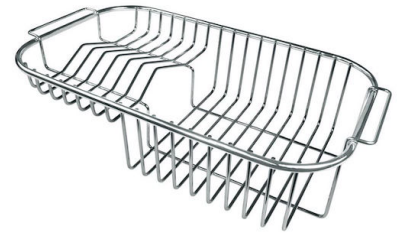

HPDE Chopping board
8657 001

Iroko-wood chopping board
8647 000

Stainless steel basket
8611 000

Stainless steel colander
8154 000

Stainless steel plate rack
8100 154

Stainless steel plate rack
8100 301

White bowl
8153 100

Cestello inox
8612 000

Glass chopping board
8631 300

Graters kit with ring-holder and food collection tray

8159 101

* only in combination with the accessory
8644 101

HPDE Twin chopping board
8644 101

Stainless steel perforated tray
8151 000