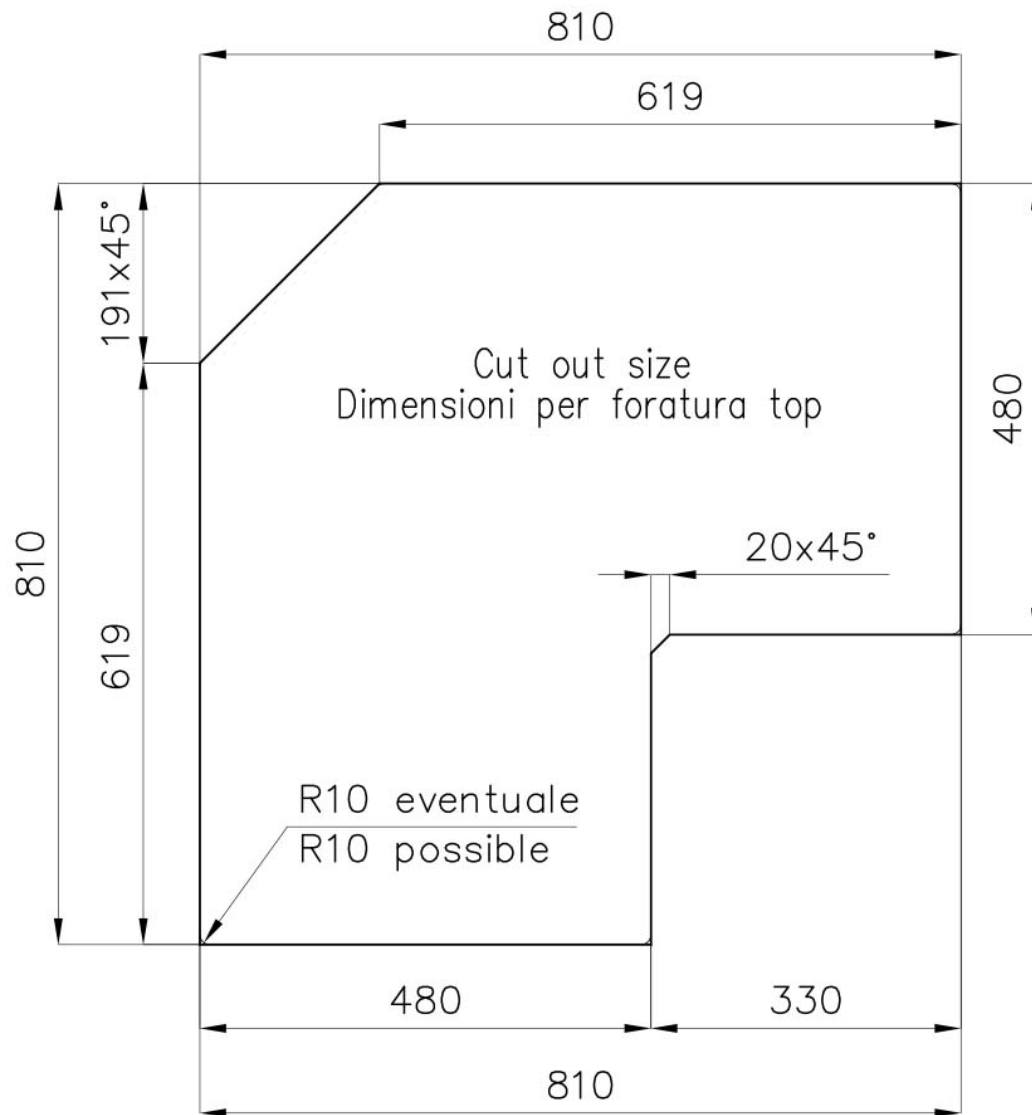

OPTIONAL ACCESSORIES